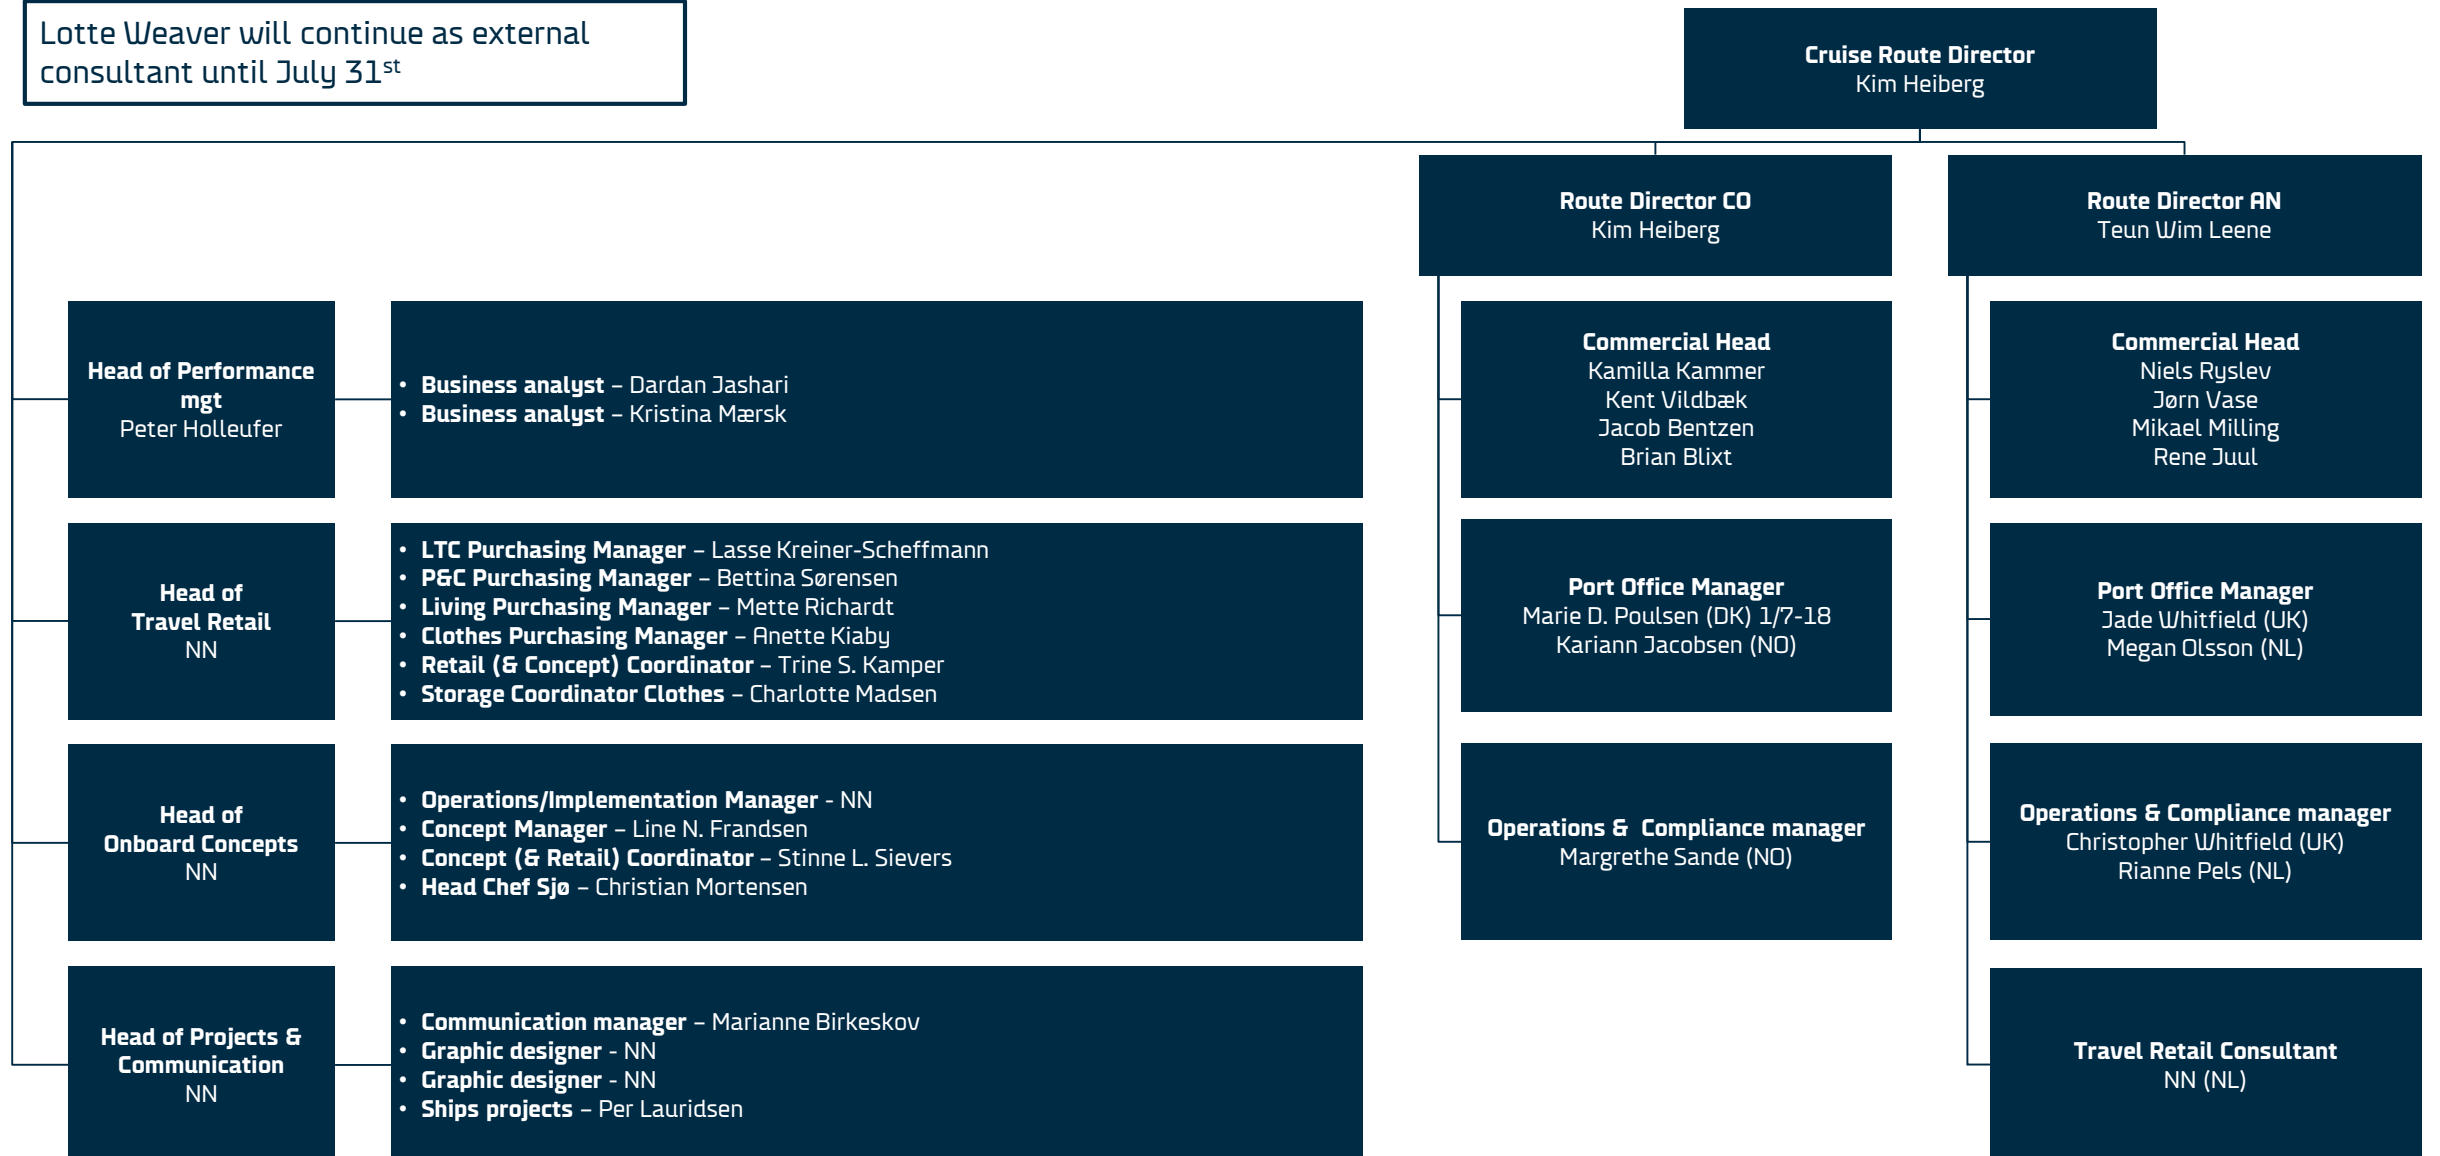

NEW CRUISE ROUTE CENTRAL ORGANISATION

Lotte Weaver will continue as external consultant until July 31st

NN – Vacant, TBA – To be announced