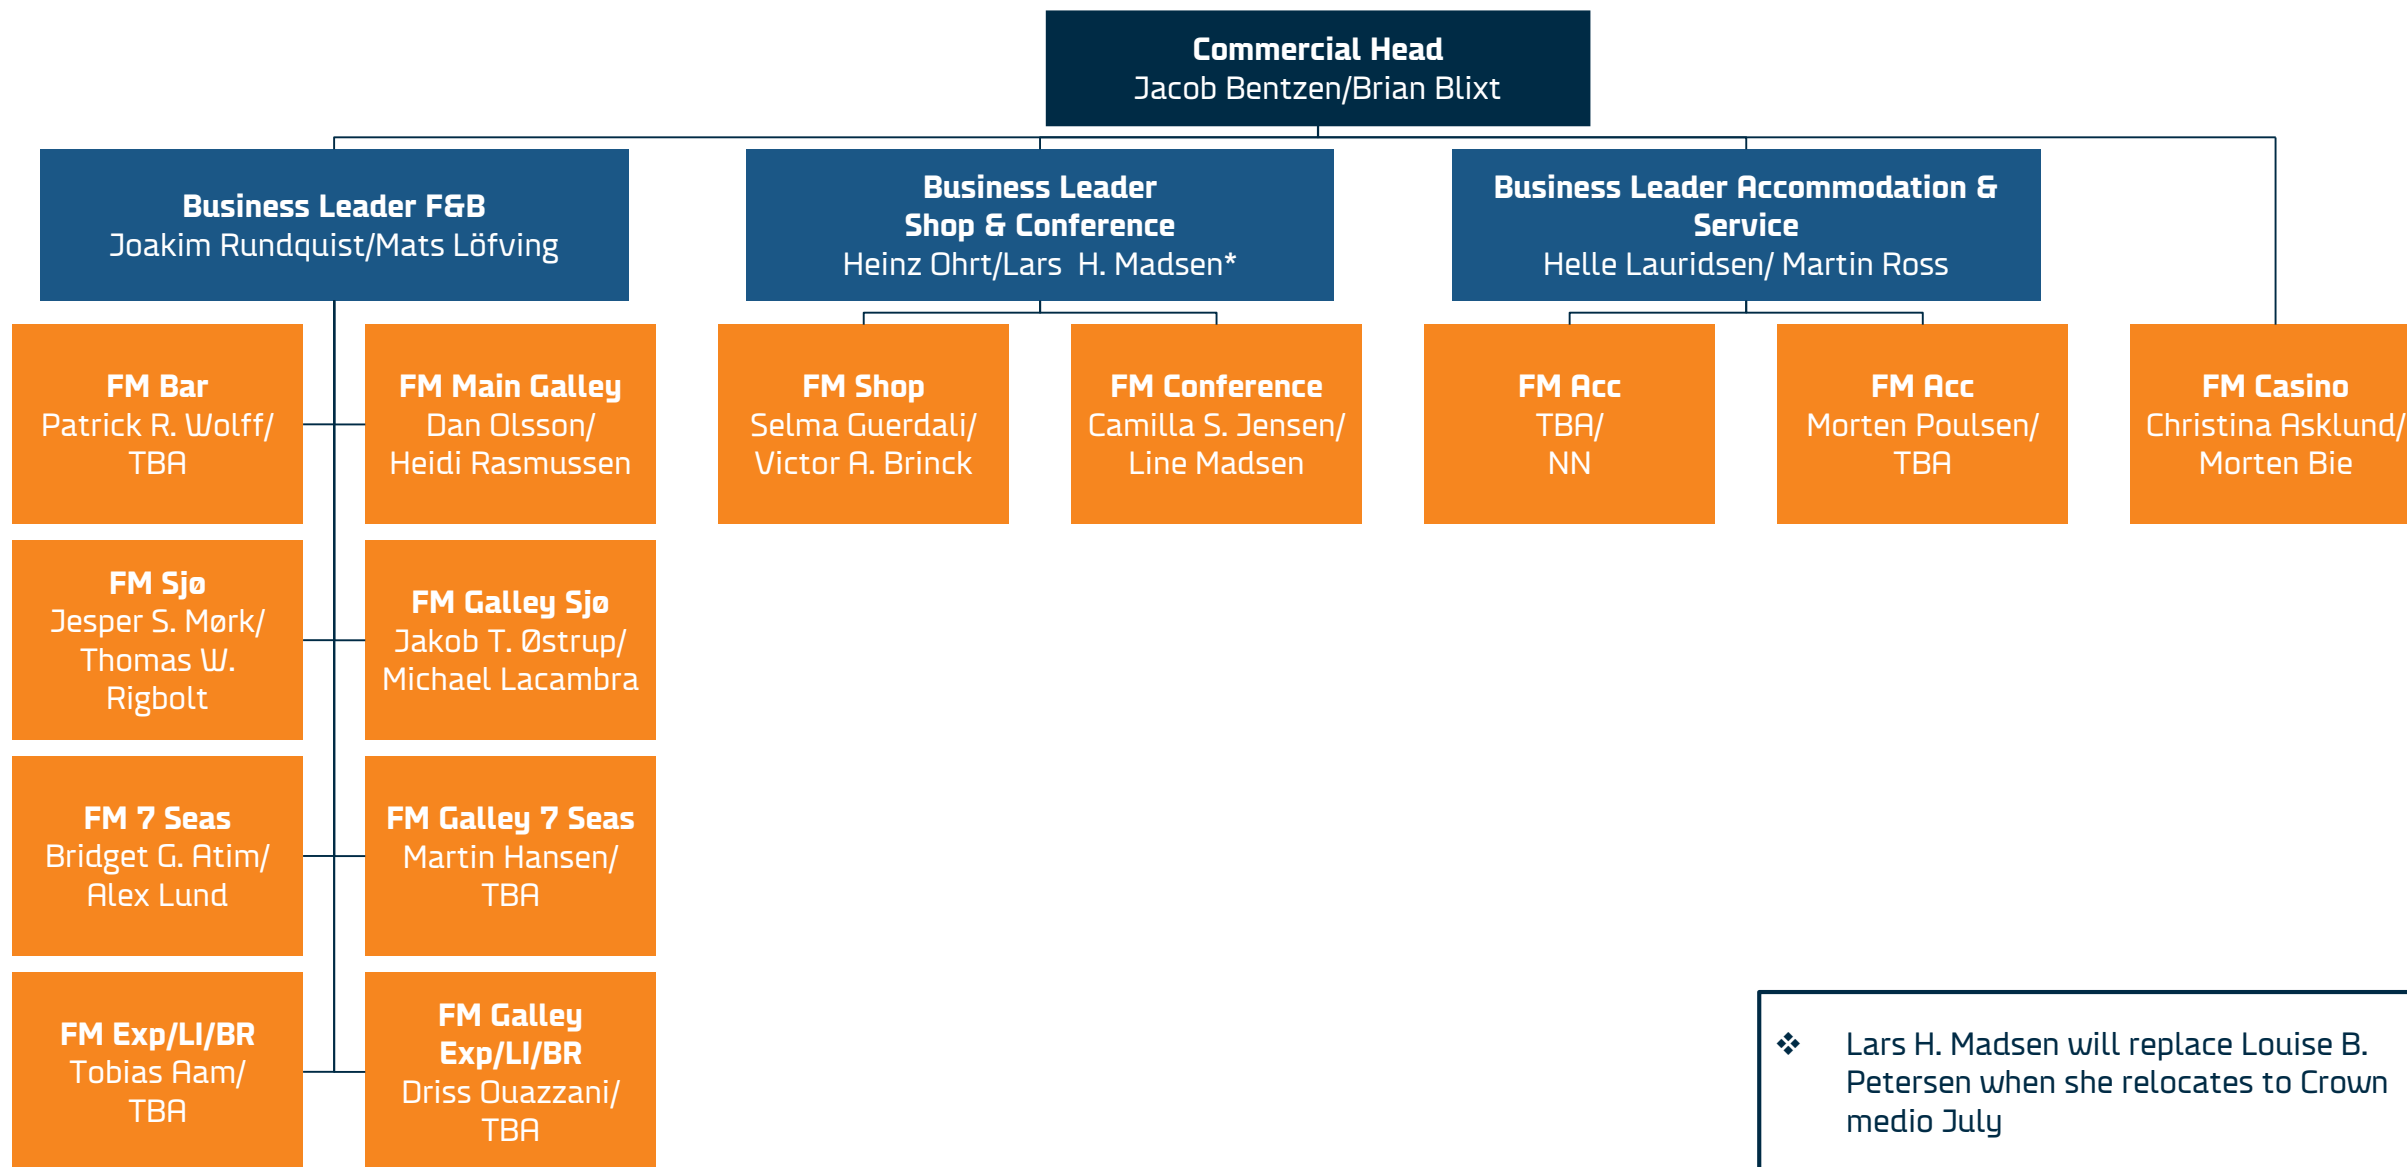

NN - Vacant, TBA - To be announced

❖ Louise B. Petersen will replace Lene Jørgensen who will be on maternity leave from medio July

NN - Vacant, TBA - To be announced

❖ Lars H. Madsen will replace Louise B. Petersen when she relocates to Crown medio July